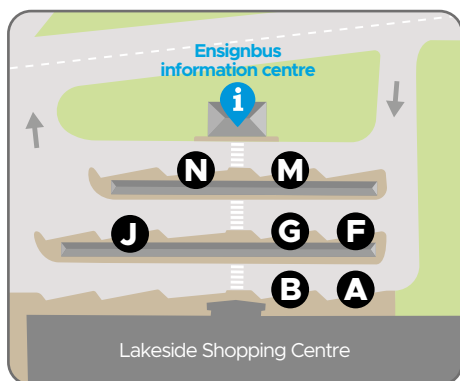

CENTRAL CONNECT

375 towards Horndon-on-the-Hill	Bay 8

where to catch your bus at **Lakeside Bus Station**

Ensignbus

22 towards Grays	Bay J	83 towards Grays	Bay F
22 towards Aveley & Purfleet	Bay B	80 towards Bluewater	Bay N
44 towards Purfleet & Grays	Bay A	first bus	
73 towards Grays & Tilbury	Bay G	100 towards Grays & Basildon	Bay M