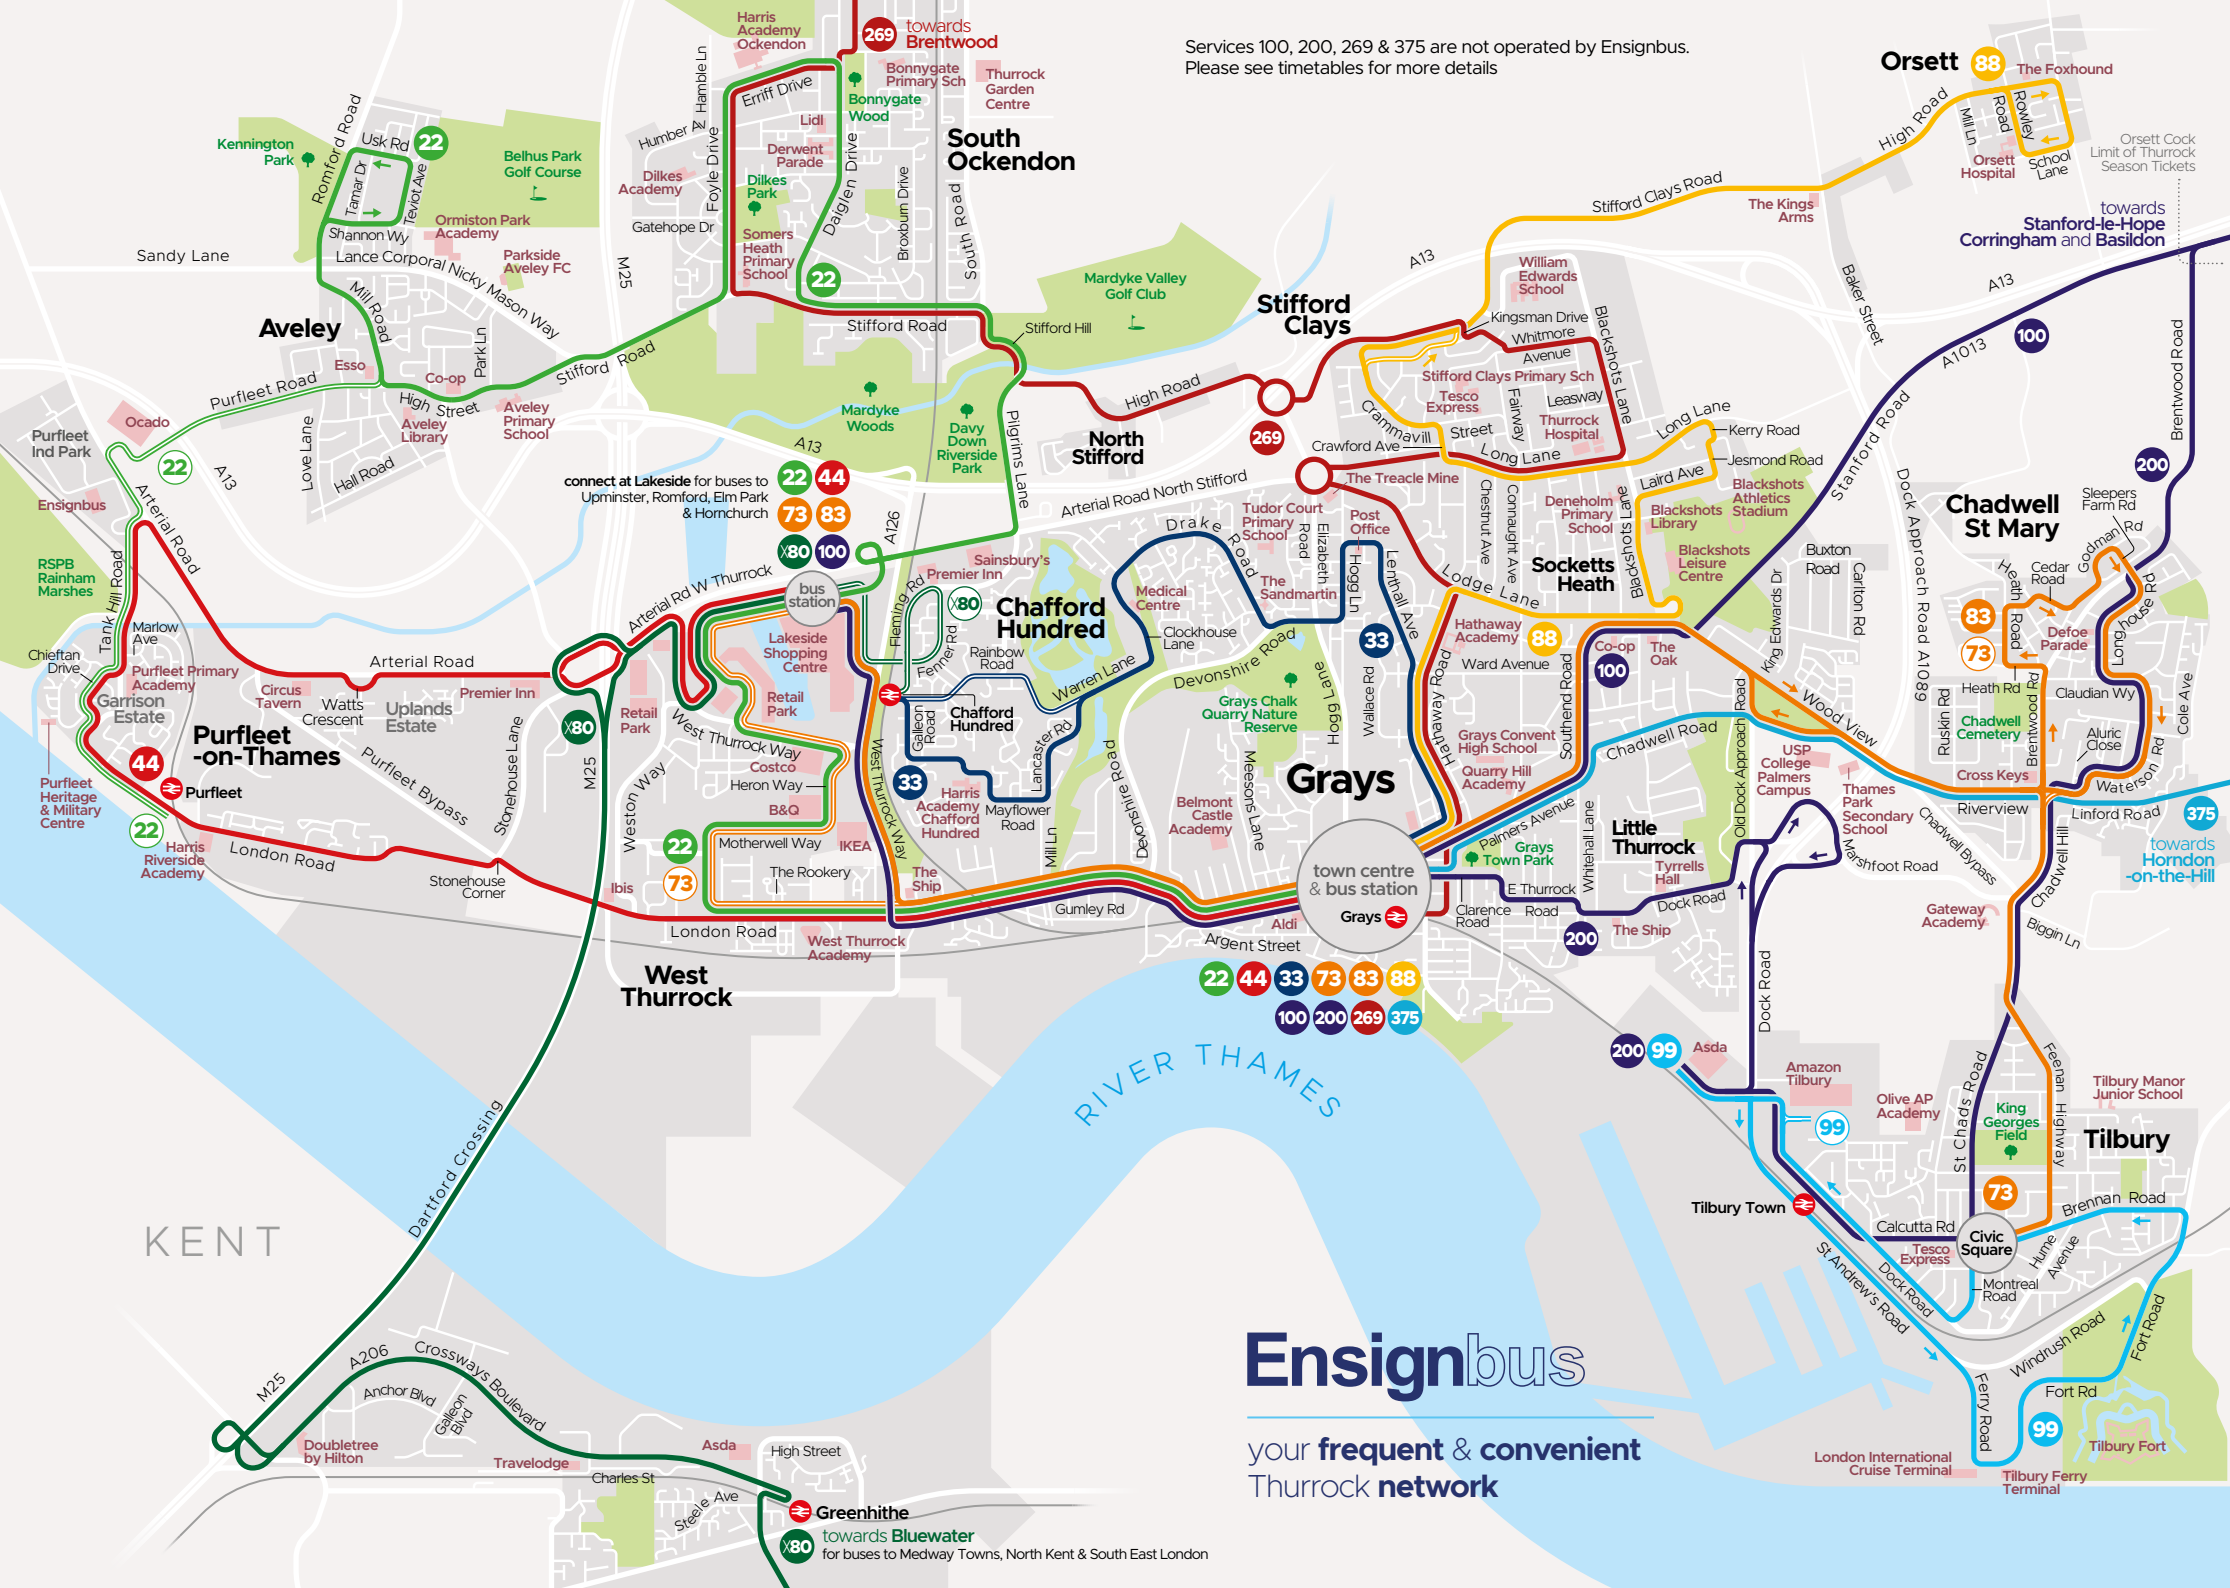

Services 100, 200, 269 & 375 are not operated by Ensignbus. Please see timetables for more details

Ensignbus

your frequent & convenient
Thurrock network

Greenhithe
x80 towards **Bluewater**
for buses to Medway Towns, North Kent & South East London