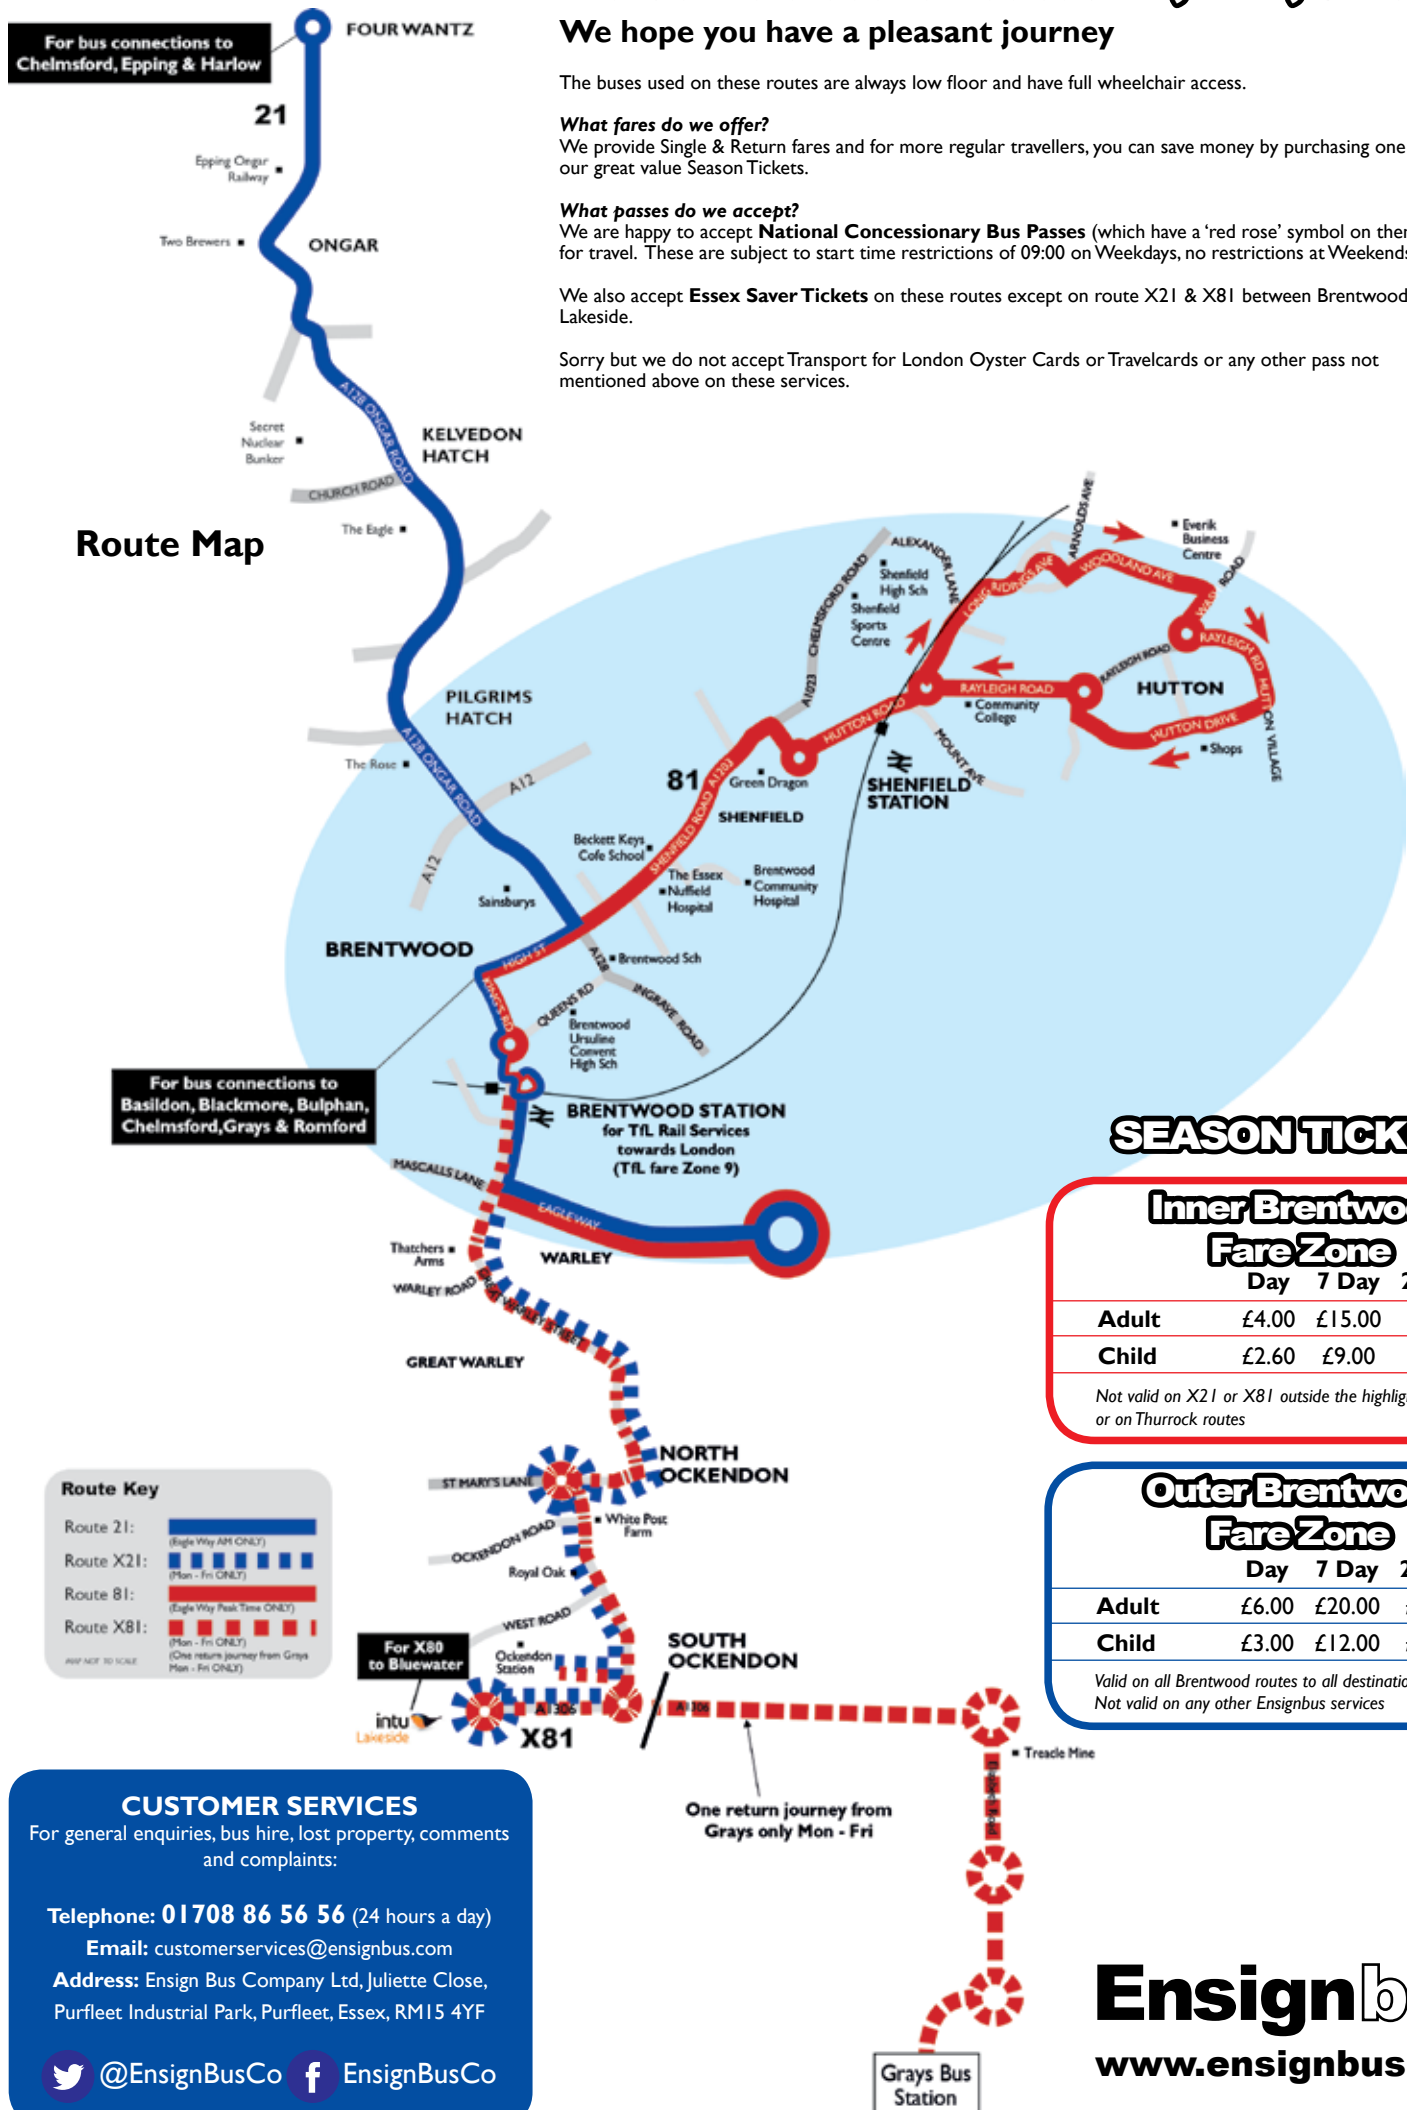

Route Map

SEASON TICKETS

Inner Brentwood Fare Zone

	Day	7 Day	28 Day
Adult	£4.00	£15.00	£48.00
Child	£2.60	£9.00	£26.00

Not valid on X21 or X81 outside the highlighted area or on Thurrock routes

Outer Brentwood Fare Zone

	Day	7 Day	28 Day
Adult	£6.00	£20.00	£70.00
Child	£3.00	£12.00	£40.00

Valid on all Brentwood routes to all destinations
Not valid on any other Ensignbus services

Route Key

- Route 21: (Eagle Way AM ONLY)
- Route X21: (Mon - Fri ONLY)
- Route 81: (Eagle Way Peak Time ONLY)
- Route X81: (Mon - Fri ONLY)
(One return journey from Grays Mon - Fri ONLY)

*Connects with X81 at Brentwood Station

Saturday

Ongar, Four Wantz	0750	0850	0950	1050	1150	1250	1350	1450	1608	1708	1808
Ongar, Two Brewers	0753	0853	0953	1053	1153	1253	1353	1453	1611	1711	1811
Kelvedon Hatch, j/w Church Road	0759	0859	0959	1059	1159	1259	1359	1459	1617	1717	1817
Pilgrims Hatch, The Rose	0804	0904	1004	1104	1204	1304	1404	1504	1622	1722	1822
Brentwood High Street, Stop F	0812	0912	1012	1112	1212	1312	1412	1512	1630	1730	1830
Brentwood Station	0816	0916	1016	1116	1216	1316	1416	1516	1634	1734	1834

* PLEASE NOTE all X21 journeys start from or continue to Ongar, Four Wantz via Kelvedon Hatch