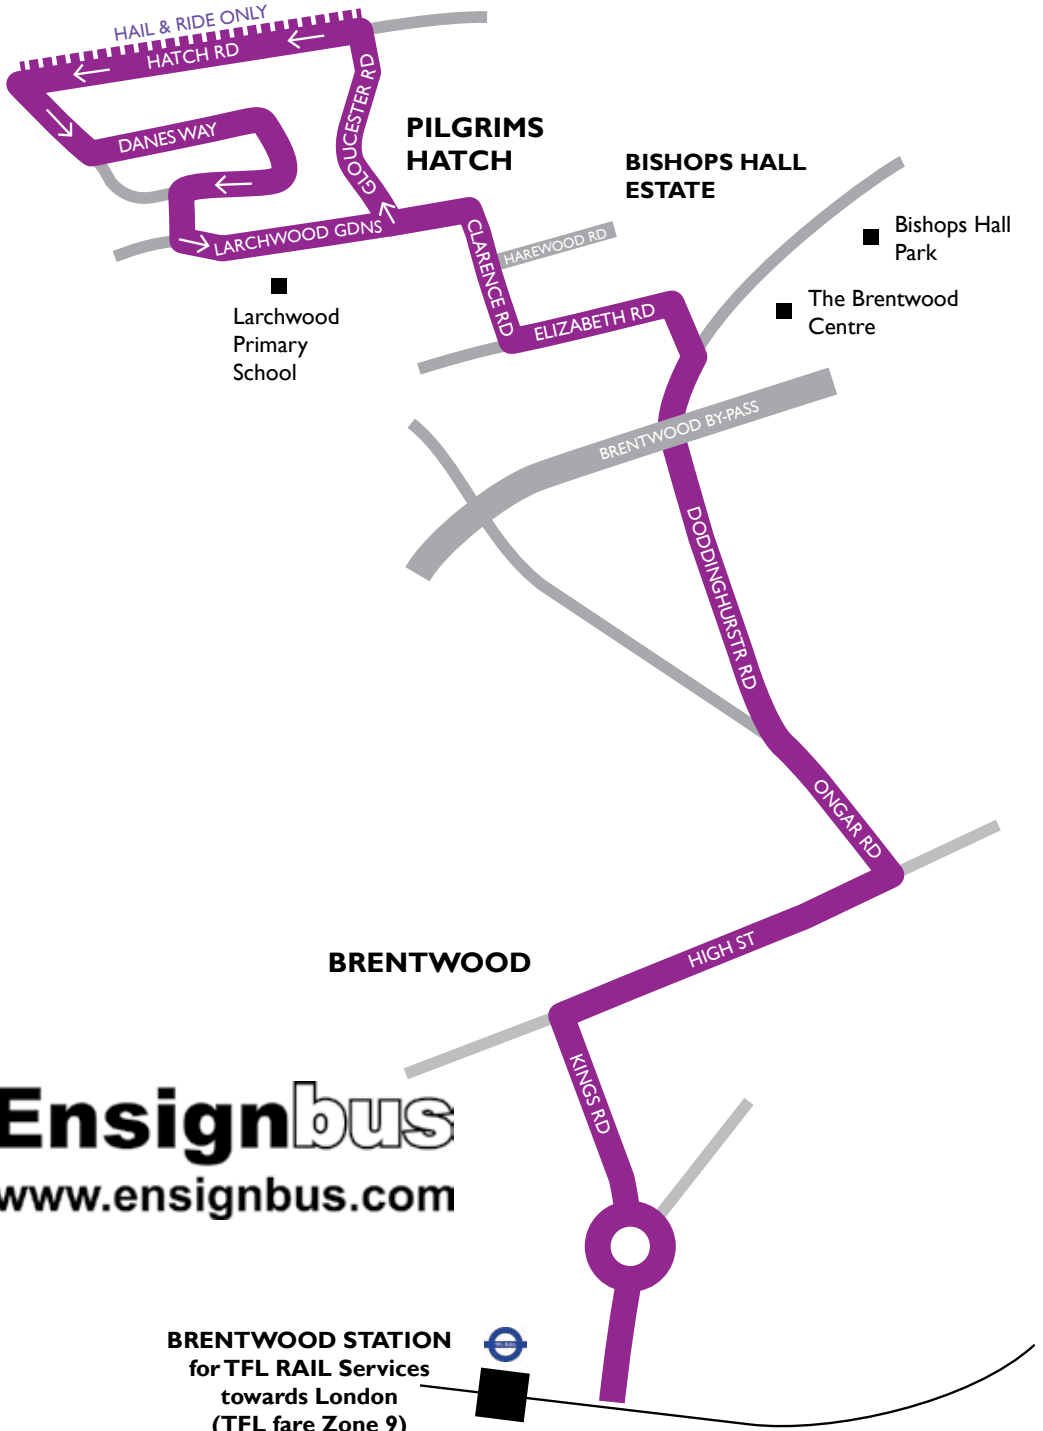

PILGRIMS HATCH

BISHOPS HALL ESTATE

Larchwood Primary School

Bishops Hall Park

The Brentwood Centre

BRENTWOOD

Ensignbus
www.ensignbus.com

BRENTWOOD STATION
for TFL RAIL Services
towards London
(TFL fare Zone 9)