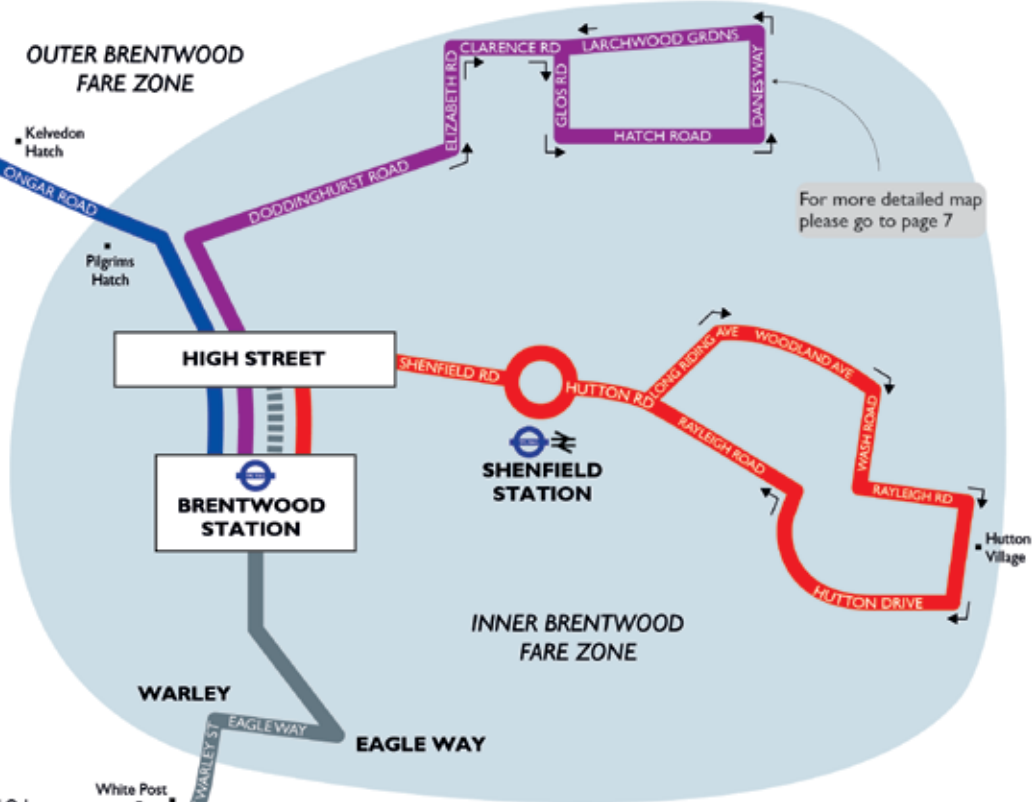

HIGH STREET

BRENTWOOD STATION

SHENFIELD STATION

WARLEY

EAGLE WAY

NORTH OCKENDON

OUTER BRENTWOOD FARE ZONE

SOUTH OCKENDON

OCKENDON STATION

LAKESIDE BUS STATION
intu Lakeside

GRAYS BUS STATION
c2c

Brentwood Network Map

- █ ROUTE 21
- █ ROUTE 31
- █ ROUTE 81
- █ ROUTE X90

For more detailed map please go to page 7

Welcome aboard routes 21, 31, 81 & NEWX90