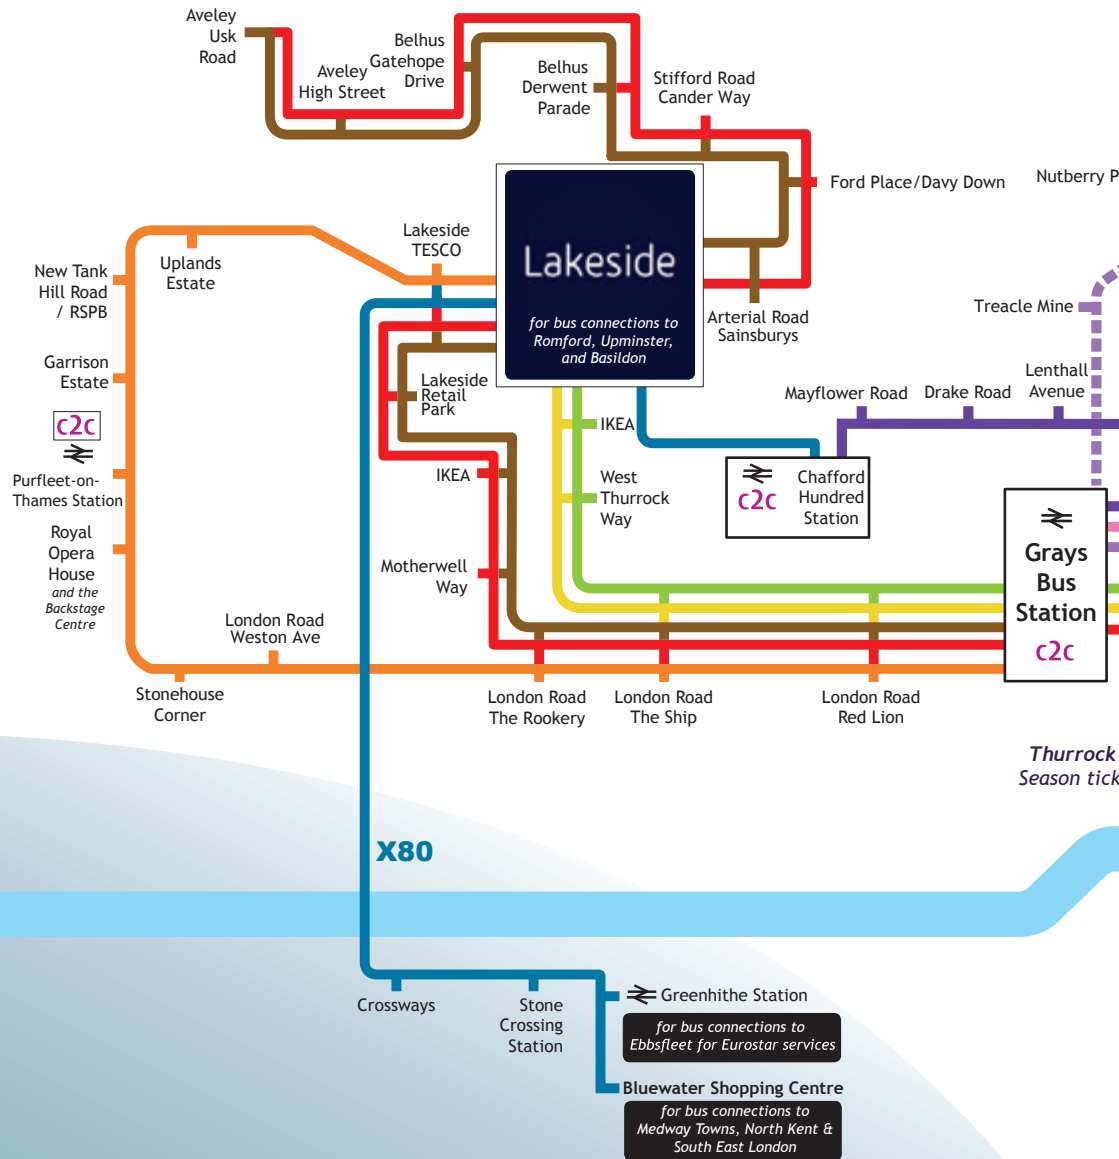

Pages	Route	Route description	Via	Days of operation	Frequency of service (mins)			
					Mon-Fri Daytime	Mon-Fri Evening	Saturday	Sunday
6-10	22	Aveley - Grays	Belhus, Lakeside, West Thurrock	Daily	20	see Route 77A	30	60
11	32	Purfleet-on-Thames - Ormiston Park Academy		Mon-Fri School days	One Return Journey	-	-	-
12	33	Chafford Hundred Stn - Grays	Chafford Hundred	Mon-Sat	30	30	60	-
13-15	44	Lakeside - Grays	Purfleet-on-Thames, West Thurrock	Daily	15-30	30-60	30	60
16-17	66	Grays - Tilbury - Chadwell St Mary	Little Thurrock	Daily	30	30	30	60
18-21	73	Lakeside - Tilbury	Grays, Socketts Heath, Cross Keys	Mon-Sat	30[#]	see Route 77A	30	see Route 73A
22	73A	Lakeside - Tilbury	Grays, Socketts Heath, Chadwell St Mary	Sunday only	-	-	-	30
23-26	77/A	Aveley - Tilbury	Lakeside, Grays Socketts Heath, Cross Keys	Mon-Sat <i>(early morning & evening)</i>	-	30	30	-
27-28	83	Lakeside - Chadwell St Mary	Grays, Socketts Heath, Cross Keys,	Mon-Sat	30	see Route 77A	30	see Route 73A
29-30	88/A/C	Stifford Clays & Grays	Socketts Heath	Mon - Sat	35-60	35	60	-
31-32	99	Tilbury Town & Ferry Circular	Tilbury ASDA	Mon-Sat	30	30	30	-
33-34	X80	Chafford Hundred - Lakeside - Bluewater	Crossways, Greenhithe Station	Daily	60	60	60	60
35	Z1	Amazon Tilbury - Lakeside - Aveley	Belhus, Grays, Socketts Heath, Cross Keys	Daily	See timetable			

Additional buses during peak times

CUSTOMER SERVICES:

For general enquiries, bus hire, lost property, comments and complaints

Telephone: 01708 86 56 56 (24 hours a day)

Email: customerservices@ensignbus.com

Address: Ensign Bus Company Ltd, Juliette Close, Purfleet Industrial Park,
Purfleet-on-Thames, Essex, RM15 4YF

Ensignbus

'Thurrock + X80' Season ticket area