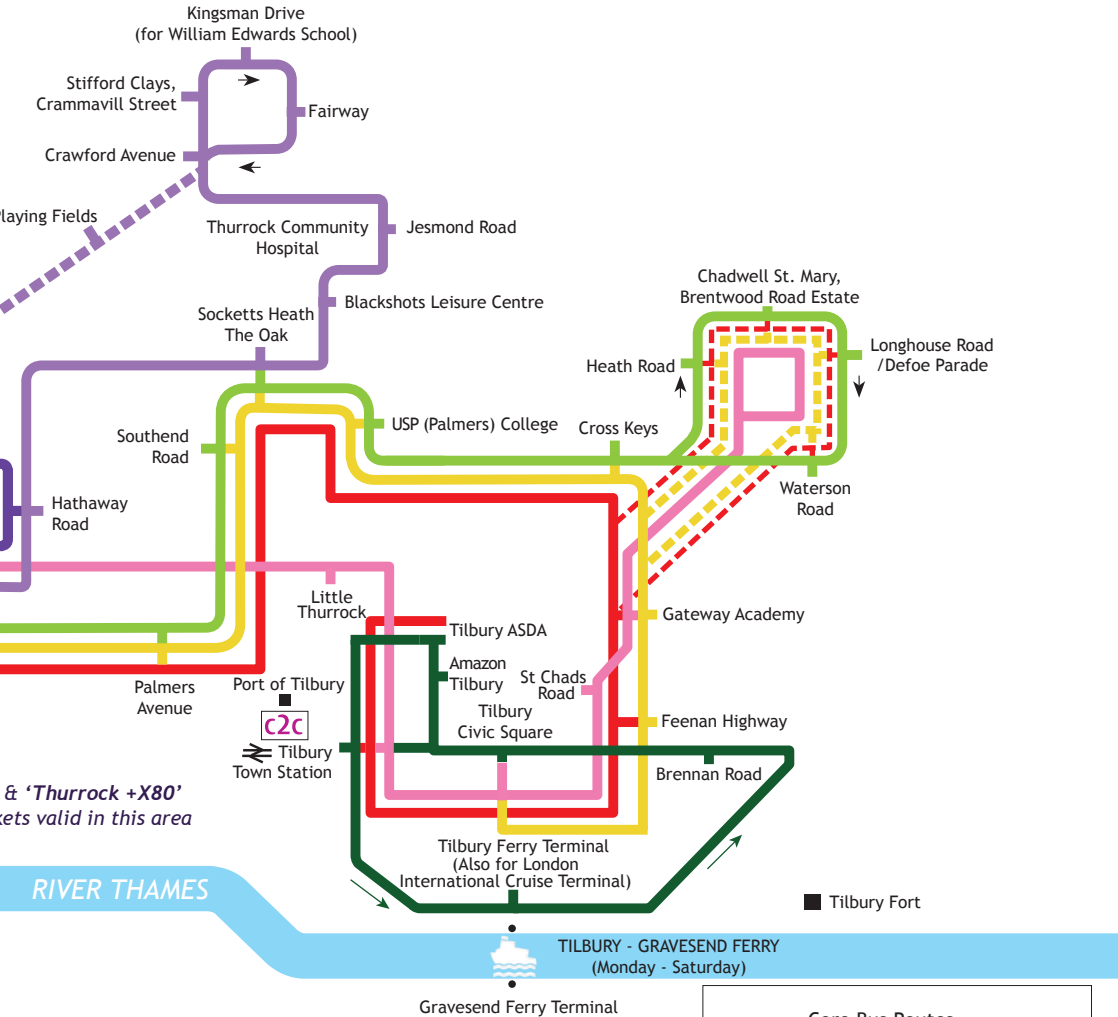

Thurrock Network Map

& 'Thurrock + X80' tickets valid in this area

RIVER THAMES

TILBURY - GRAVESEND FERRY
(Monday - Saturday)

Gravesend Ferry Terminal

Core Bus Routes	
22	73/73A
33	73A
44	77/77A
66	77A
X80	83
88/A/C	99
88A/C	

Z1 (not shown on map) Aveley, Usk Rd to Amazon Tilbury runs same route as 77 but starts/terminates at Amazon Tilbury.