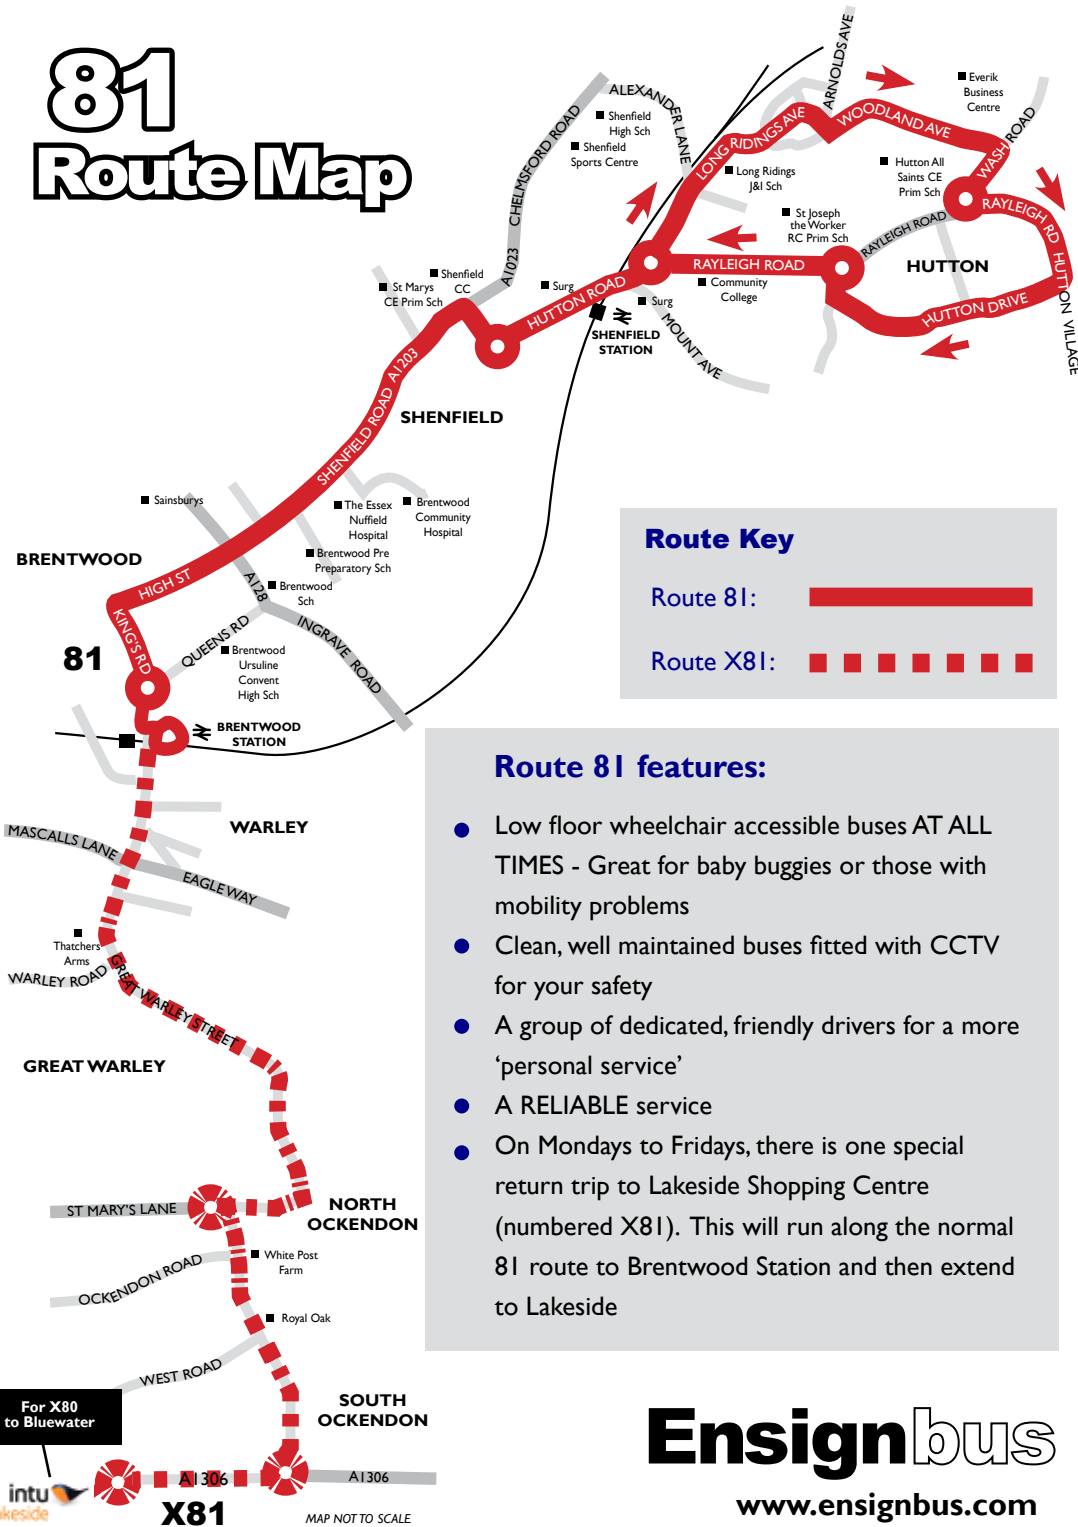

81 Route Map

81 Times & Information Brentwood - Hutton via Shenfield

Ensignbus
www.ensignbus.com

WINNER of 'Environmental Awareness' & 'Excellent Customer Service'
(Thurrock Business Awards 2013)

WINNER of 'Top Independent Bus Operator of the Year'
(UK Bus Awards 2012)