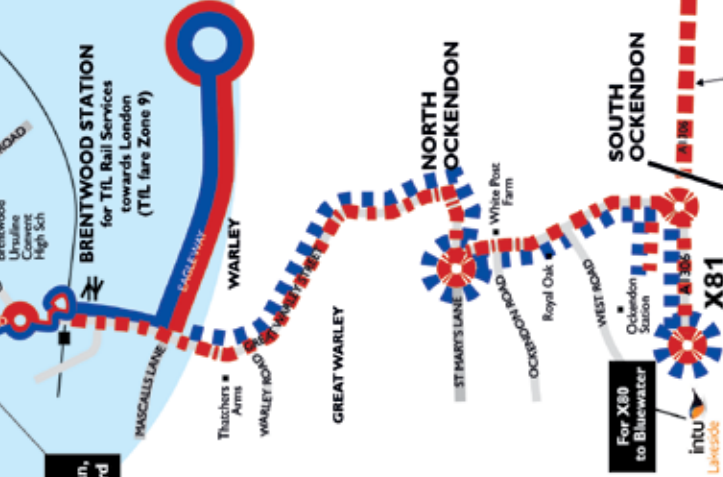

# Welcome aboard routes 21, X21, 81 & X81

Route Map

For bus connections to  
 Basildon, Blackmore, Bulpham,  
 Chelmsford, Grays & Romford

**Route Key**

Route 21:	(Eight Way All Only)
Route X21:	(Mon - Fri Only)
Route 81:	(Eight Way Peak Time Only)
Route X81:	(Mon - Fri Only) <small>(One return journey from Grays      Mon - Fri Only)</small>