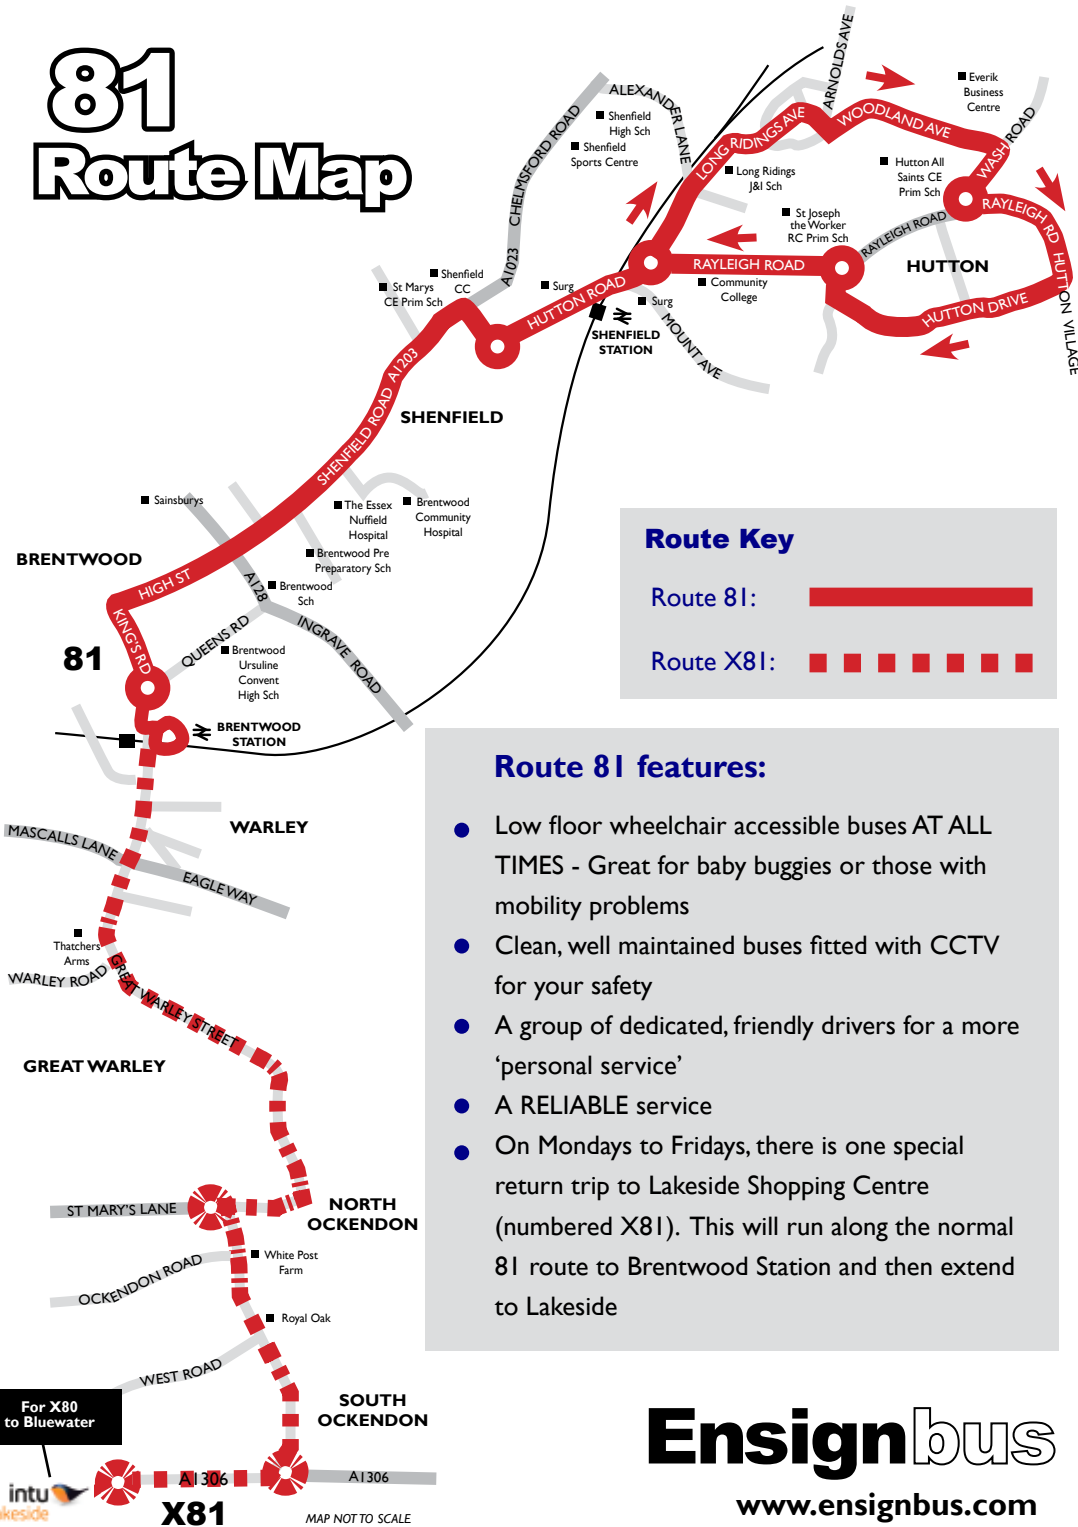

81 Route Map

81 Times & Information Brentwood - Hutton via Shenfield

Ensignbus
www.ensignbus.com

WINNER of 'Environmental Awareness' & 'Excellent Customer Service'
(Thurrock Business Awards 2013)

WINNER of 'Top Independent Bus Operator of the Year'
(UK Bus Awards 2012)

For X80 to Bluewater
intu Lakeside

X81

MAP NOT TO SCALE