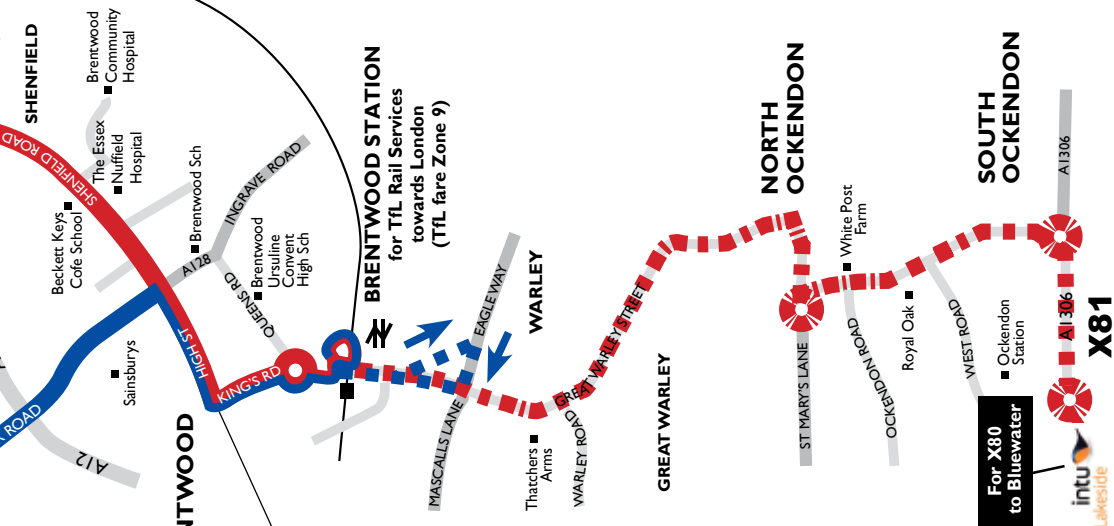

STATION

**For bus connections to
Basildon, Blackmore, Bulphan,
Chelmsford, Grays & Romford**

CUSTOMER SERVICES
For general enquiries, bus hire, lost property, comments
and complaints:
Telephone: 01 708 86 56 56 (24 hours a day)
Email: customerservices@ensignbus.com
**Address: Ensign Bus Company Ltd, Juliette Close,
Purfleet Industrial Park, Purfleet, Essex, RM15 4YF**

Route Key

Route 21:	
Route 21:	(Mon - Fri early AM journey only)
Route 81:	
Route X81:	(Mon - Fri one return journey only)

MAP NOT TO SCALE

**For X80
to Bluewater**

Ensignbus
www.ensignbus.com